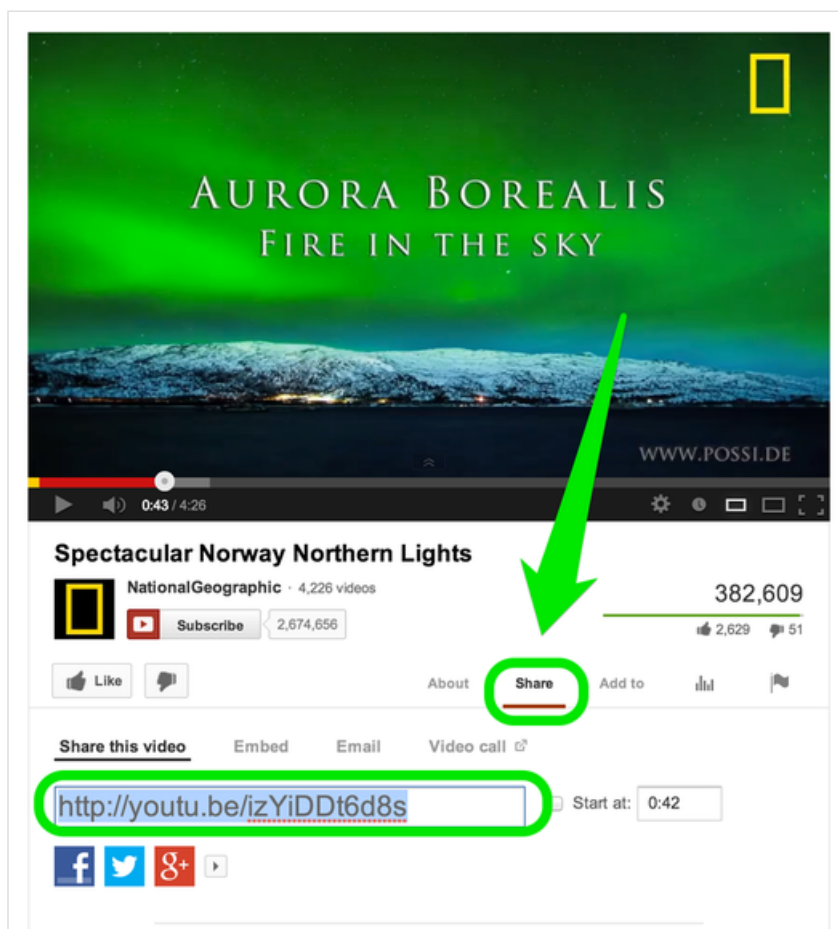

Support Center

[Return to article list](#)

The YouTube Video Element

Our YouTube Video element allows you to share videos from - you guessed it - YouTube. This element can be found within Multimedia, all the way over on the far right of the element bar. Drag this element to a page to get started.

Then click anywhere in the element to bring up the Toolbar. You need to enter the direct link to the YouTube video in the provided field.

To find the direct link, click the Share button beneath the YouTube video. And copy / paste from there. No other link will work, so be sure to use the one found here.