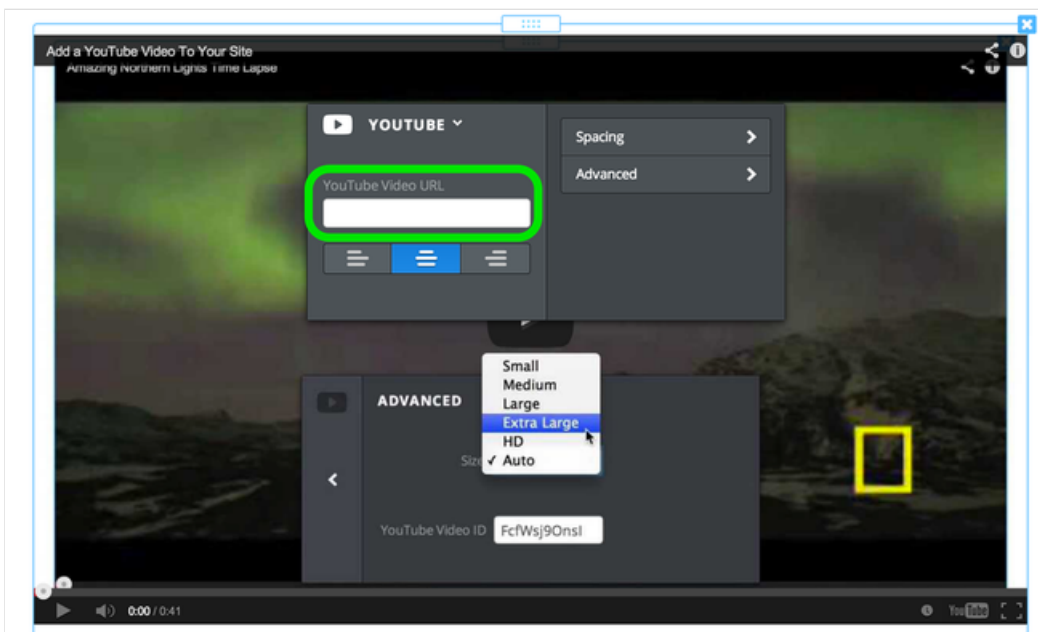

Support Center

[Return to article list](#)

The YouTube Video Element

Our YouTube Video element allows you to share videos from - you guessed it - YouTube. This element can be found within Multimedia, all the way over on the far right of the element bar. Drag this element to a page to get started.

Then click anywhere in the element to bring up the Toolbar. You need to enter the direct link to the YouTube video in the provided field.

To find the direct link, click the Share button beneath the YouTube video. And copy / paste from there. No other link will work, so be sure to use the one found here.